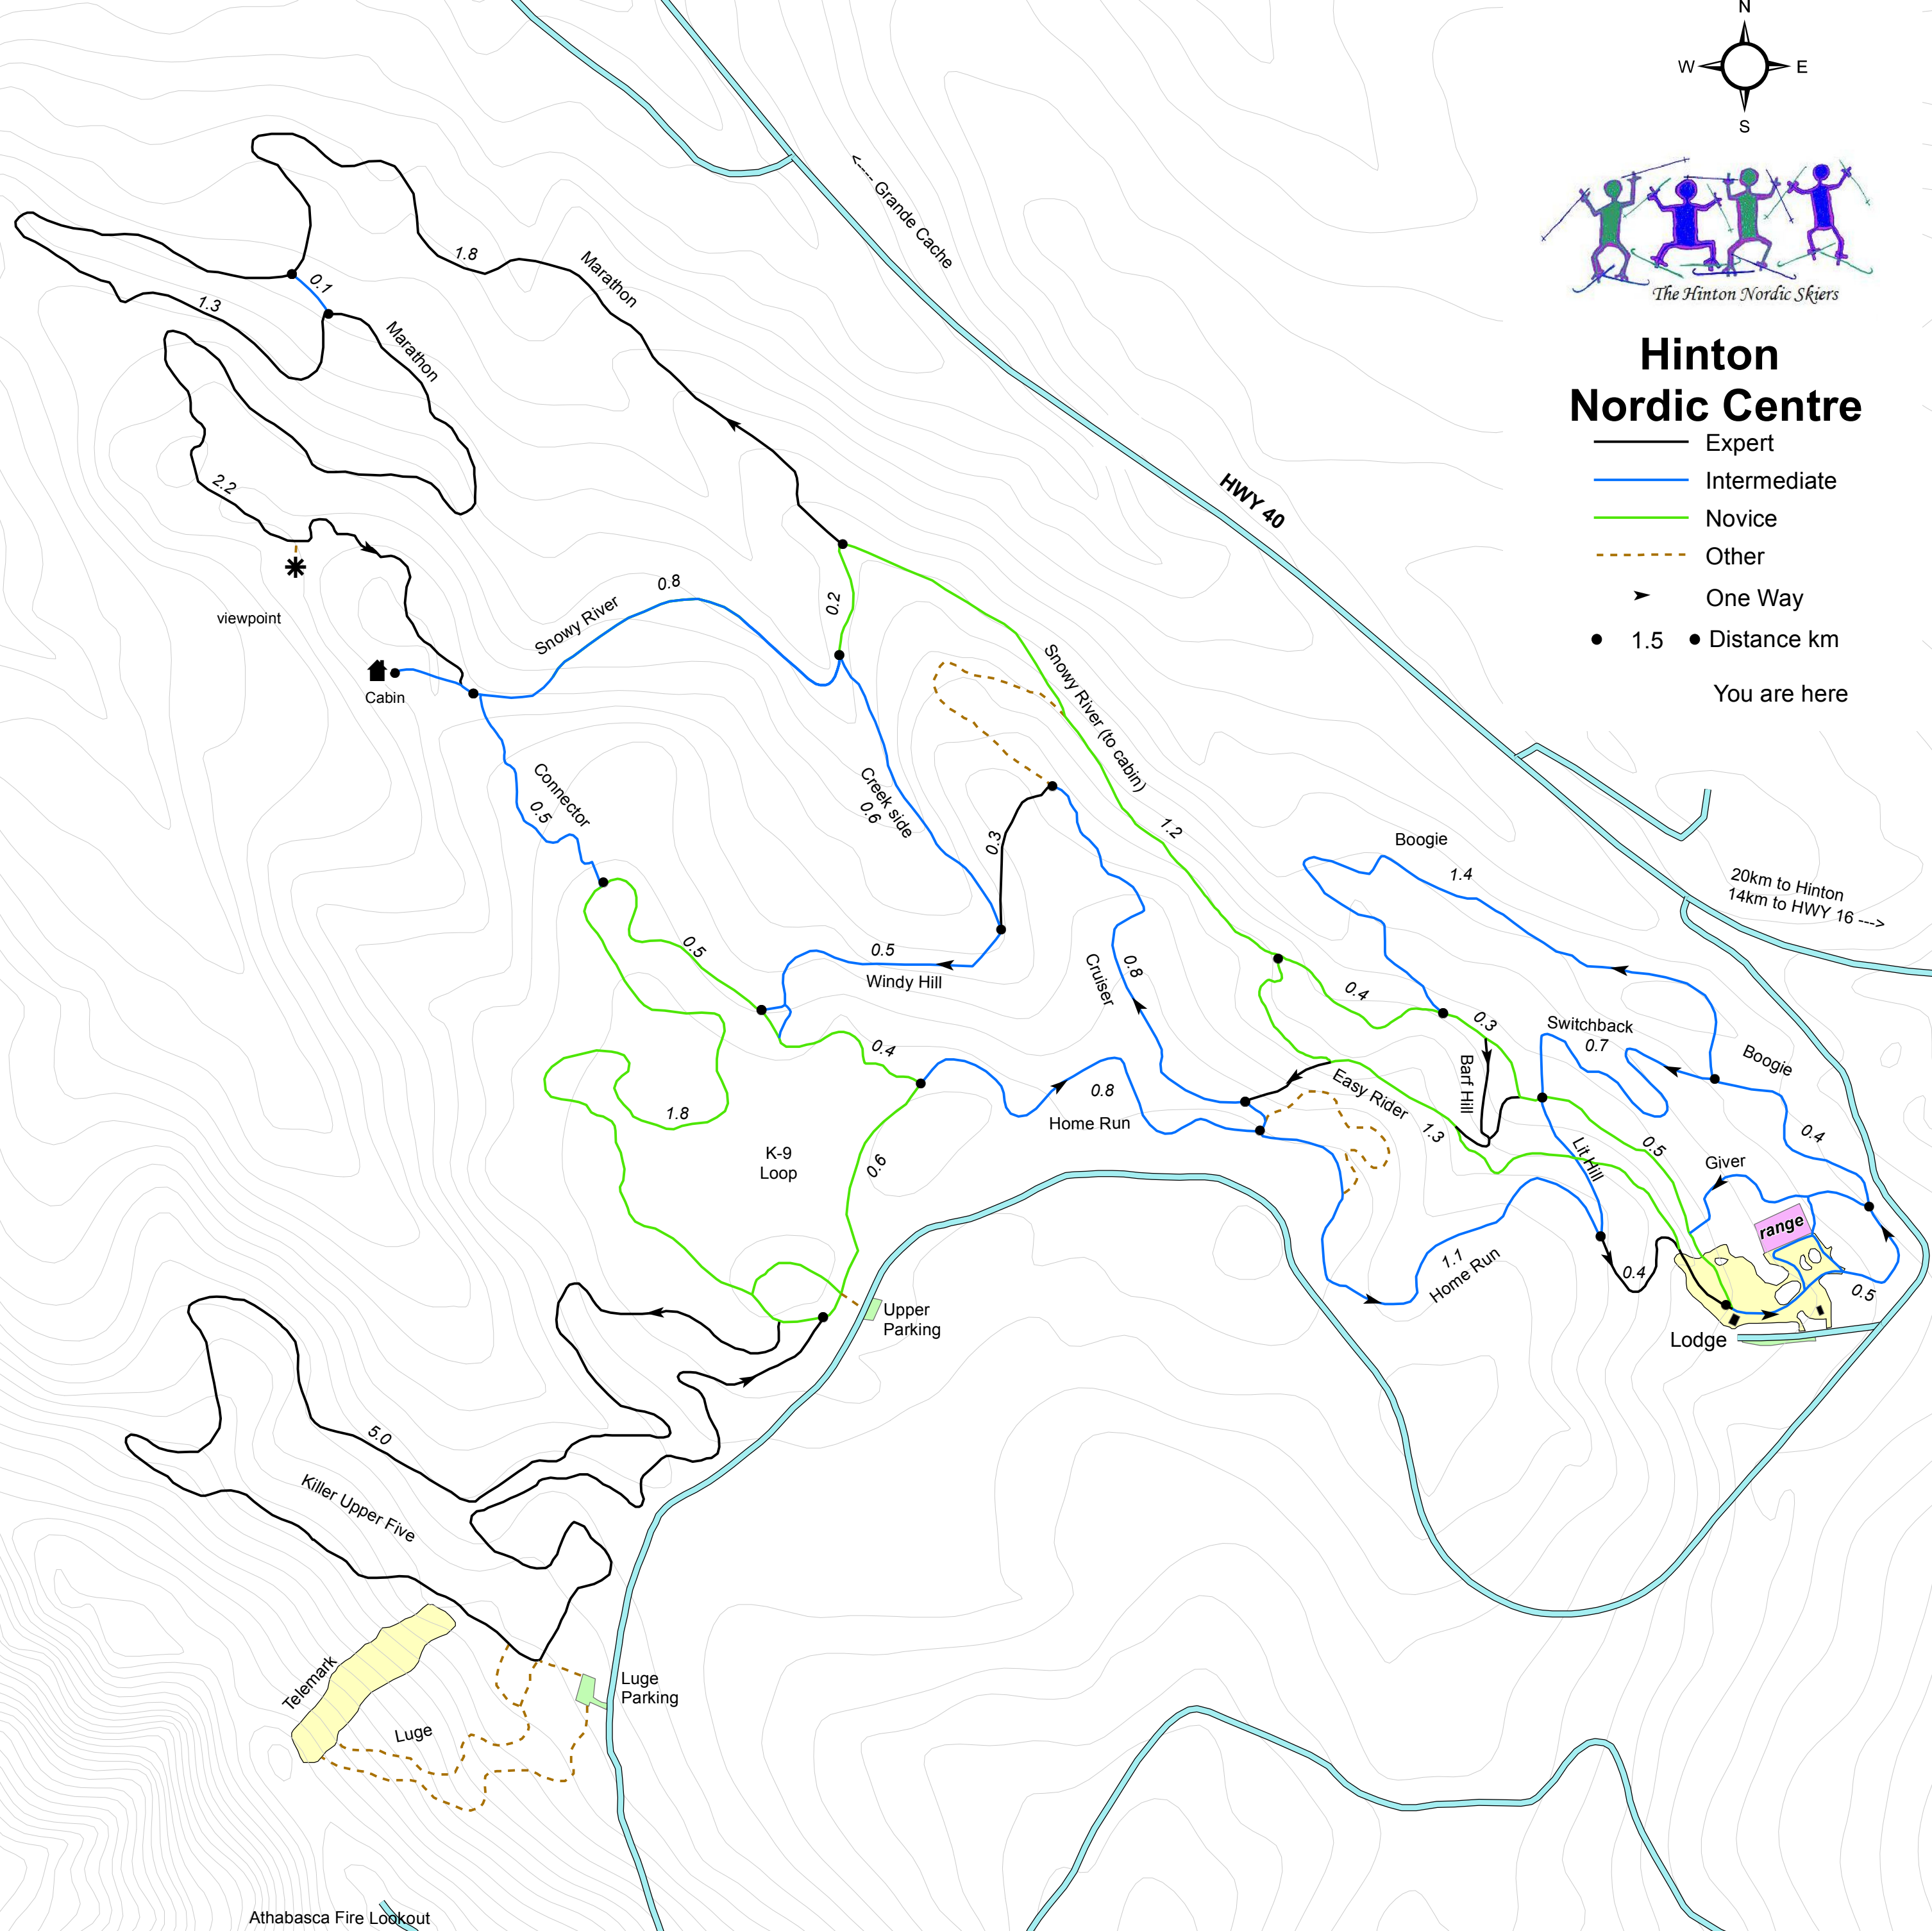

The Hinton Nordic Skiers

Hinton Nordic Centre

-  Expert
-  Intermediate
-  Novice
-  Other
-  One Way
-  1.5
-  Distance km
-  You are here

viewpoint

Cabin

Telemark

Luge

Athabasca Fire Lookout

Grande Cache

HWY 40

20km to Hinton
14km to HWY 16

Killer Upper Five

Telemark

Luge

Athabasca Fire Lookout

1.8

1.3

2.2

0.1

Marathon

Snowy River

0.8

Connector

0.5

Creek side

0.2

Snowy River (to cabin)

1.2

Windy Hill

0.5

Cruiser

0.8